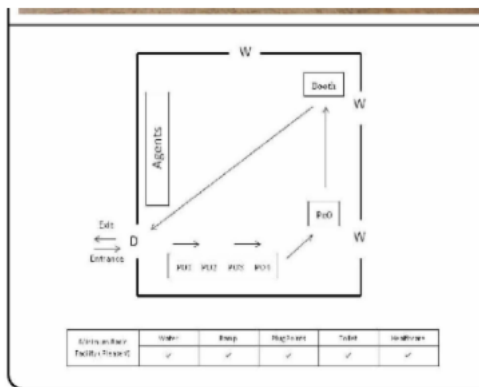

Nazri Naksha

Google Map View

Polling Station Building Front View

Polling Station Front View

Cad View

Key MAP View