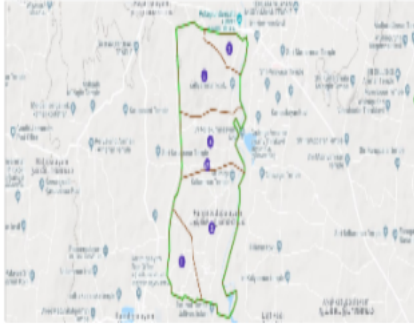

Nazri Naksha

Google Map View