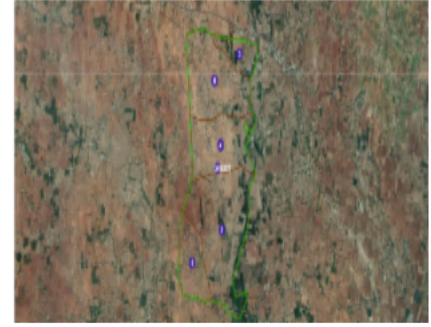

Nazri Naksha

Google Map View