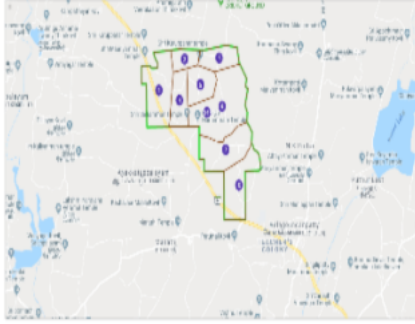

Nazri Naksha

Google Map View