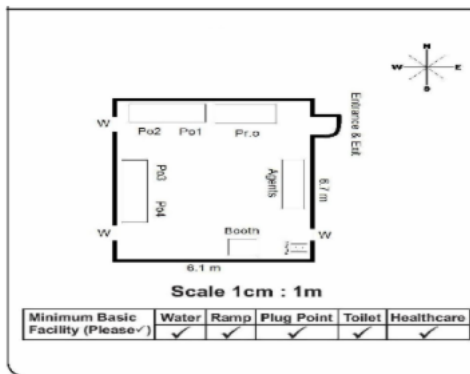

Nazri Naksha

Google Map View

Polling Station Building Front View

Polling Station Front View

Cad View

Key MAP View