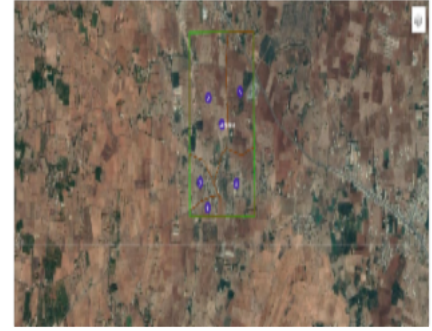

Nazri Naksha

Google Map View