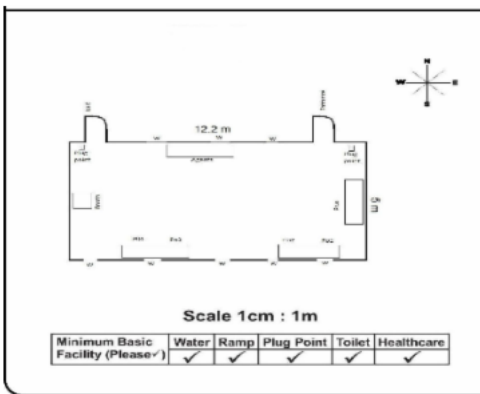

Nazri Naksha

Google Map View

Cad View