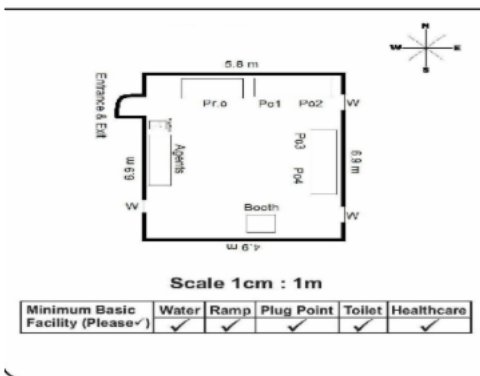

Nazri Naksha

Google Map View

Polling Station Building Front View

Polling Station Front View

Cad View

Key MAP View