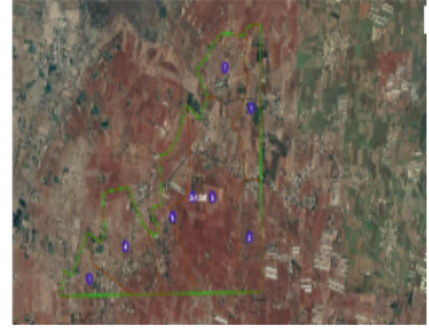

Nazri Naksha

Google Map View