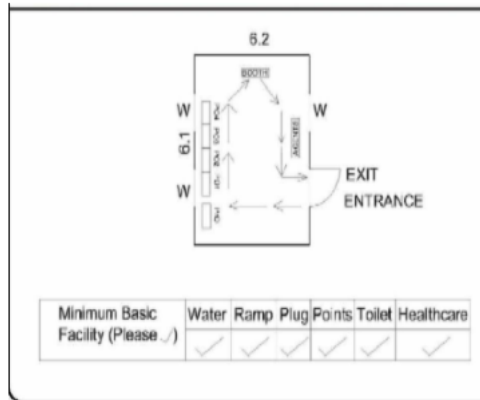

Nazri Naksha

Google Map View

Polling Station Building Front View

Polling Station Front View

Cad View

Key MAP View