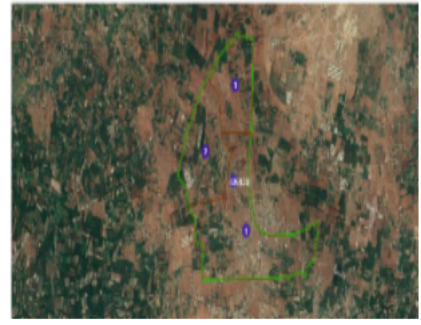

Nazri Naksha

Google Map View