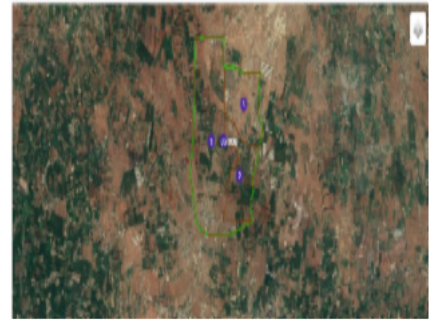

Nazri Naksha

Google Map View