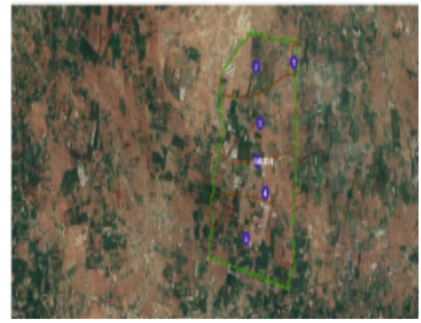

Nazri Naksha

Google Map View