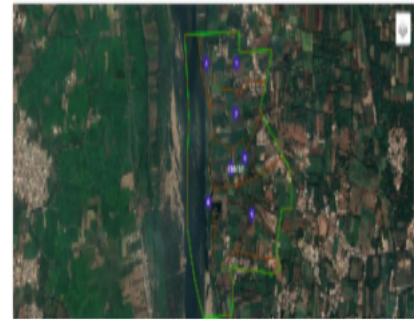

Nazri Naksha

Google Map View