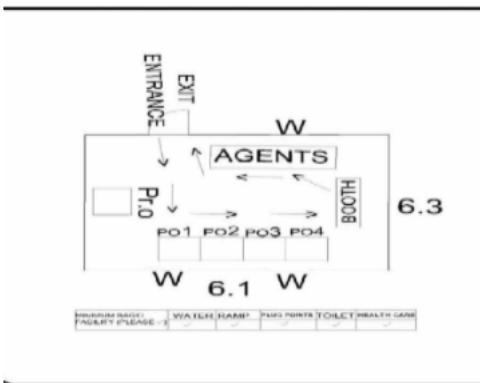

Nazri Naksha

Google Map View

Polling Station Building Front View

Polling Station Front View

Cad View

Key MAP View