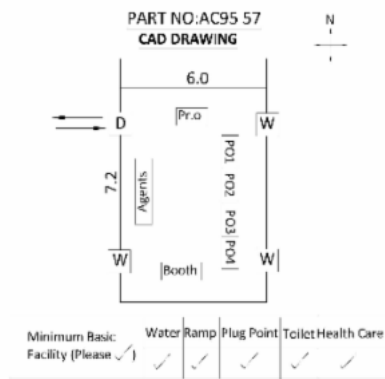

Nazri Naksha

Google Map View

Polling Station Building Front View

Polling Station Front View

Cad View

Key MAP View