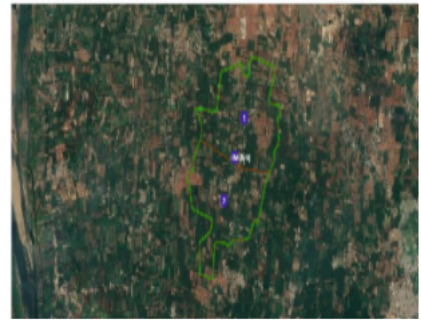

Nazri Naksha

Google Map View