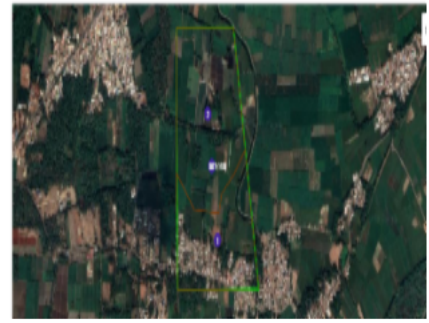

Nazri Naksha

Google Map View