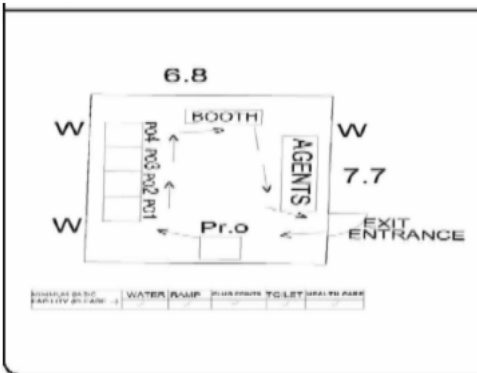

Nazri Naksha

Google Map View

Cad View