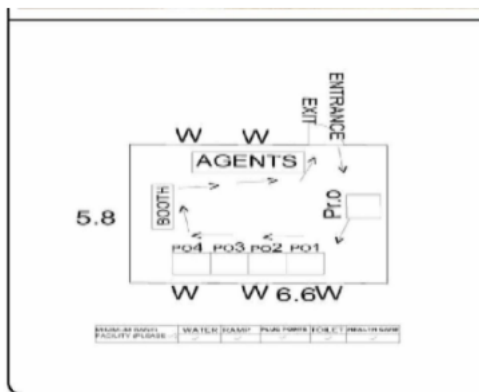

Nazri Naksha

Google Map View

Polling Station Building Front View

Polling Station Front View

Cad View

Key MAP View