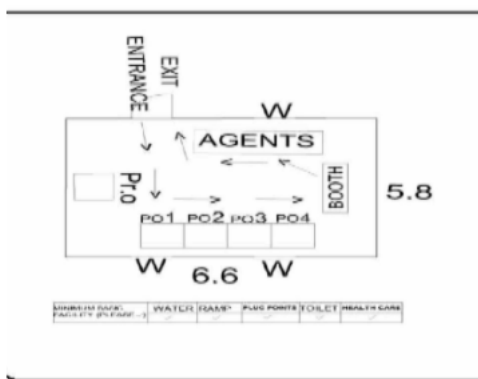

Nazri Naksha

Google Map View

Polling Station Building Front View

Polling Station Front View

Cad View

Key MAP View