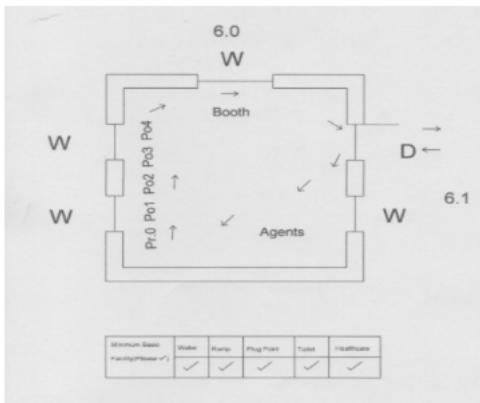

Nazri Naksha

Google Map View

Cad View