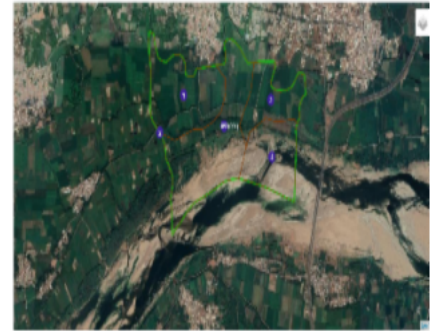

Nazri Naksha

Google Map View