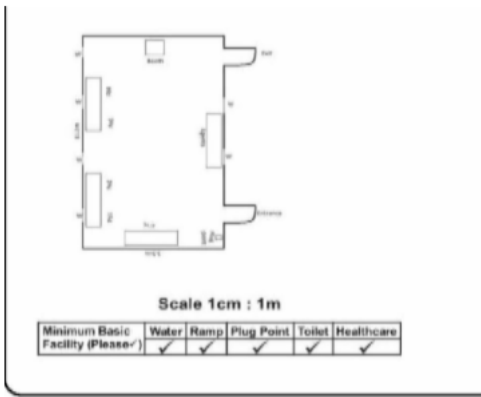

Nazri Naksha

Google Map View

Polling Station Building Front View

Polling Station Front View

Cad View

Key MAP View