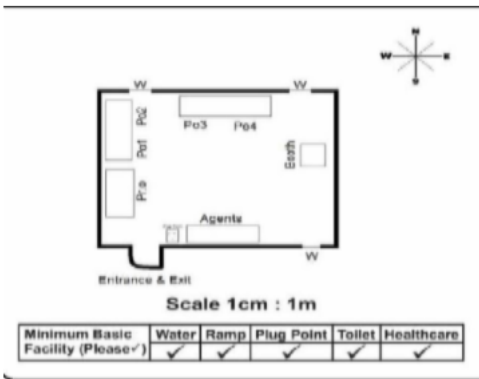

Nazri Naksha

Google Map View

Polling Station Building Front View

Polling Station Front View

Cad View

Key MAP View