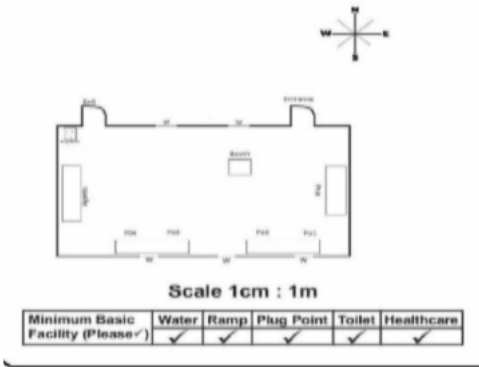

Nazri Naksha

Google Map View

Polling Station Building Front View

Polling Station Front View

Cad View

Key MAP View