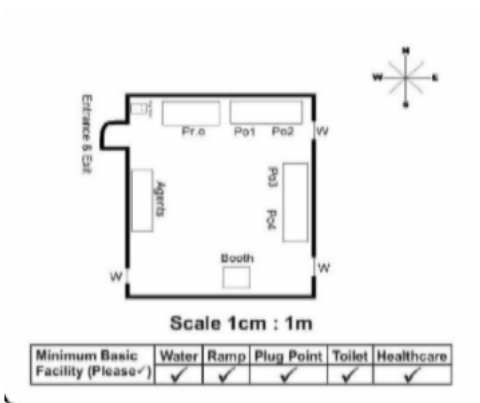

Nazri Naksha

Google Map View

Polling Station Building Front View

Polling Station Front View

Cad View

Key MAP View