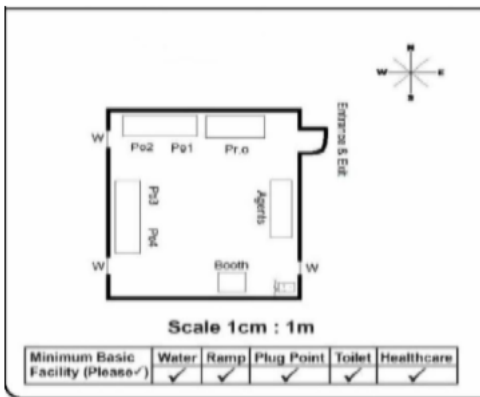

Nazri Naksha

Google Map View

Polling Station Building Front View

Polling Station Front View

Cad View

Key MAP View