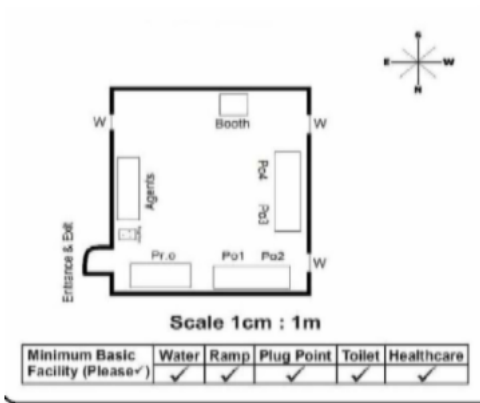

Nazri Naksha

Google Map View

Polling Station Building Front View

Polling Station Front View

Cad View

Key MAP View