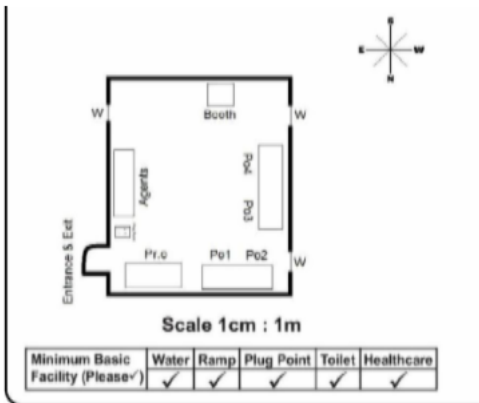

Nazri Naksha

Google Map View

Polling Station Building Front View

Polling Station Front View

Cad View

Key MAP View