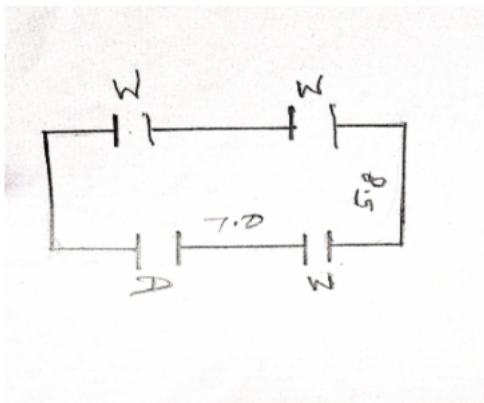

Nazri Naksha

Google Map View

Polling Station Building Front View

Polling Station Front View

Cad View

Key MAP View