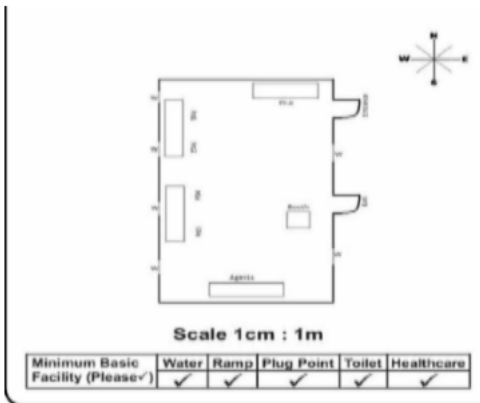

Nazri Naksha

Google Map View

Polling Station Building Front View

Polling Station Front View

Cad View

Key MAP View