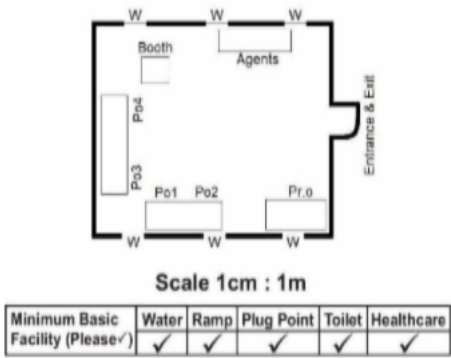

Nazri Naksha

Google Map View

Polling Station Building Front View

Polling Station Front View

Cad View

Key MAP View