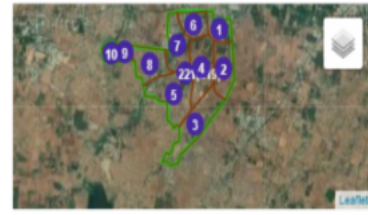

Nazri Naksha

Google Map View