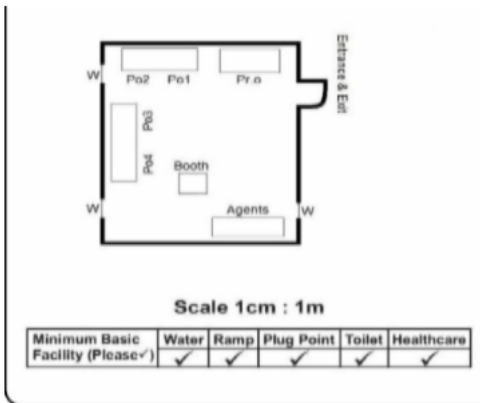

Nazri Naksha

Google Map View

Polling Station Building Front View

Polling Station Front View

Cad View

Key MAP View