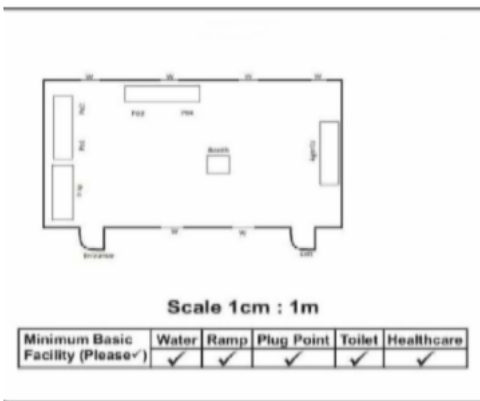

Nazri Naksha

Google Map View

Polling Station Building Front View

Polling Station Front View

Cad View

Key MAP View