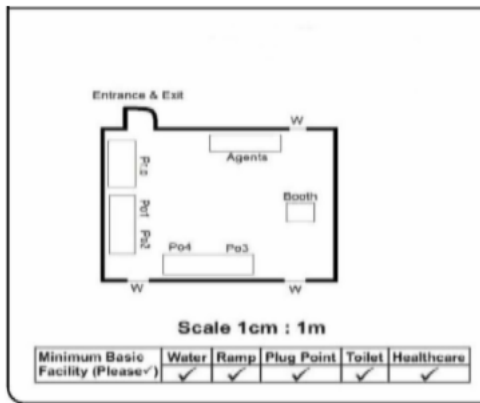

Nazri Naksha

Google Map View

Polling Station Building Front View

Polling Station Front View

Cad View

Key MAP View