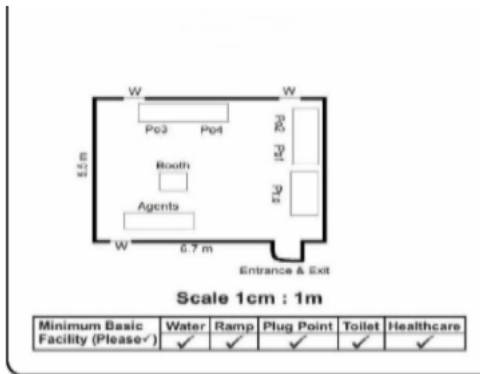

Nazri Naksha

Google Map View

Polling Station Building Front View

Polling Station Front View

Cad View

Key MAP View