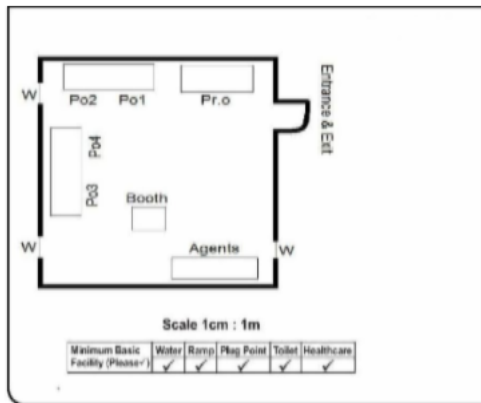

Nazri Naksha

Google Map View

Polling Station Building Front View

Polling Station Front View

Cad View

Key MAP View