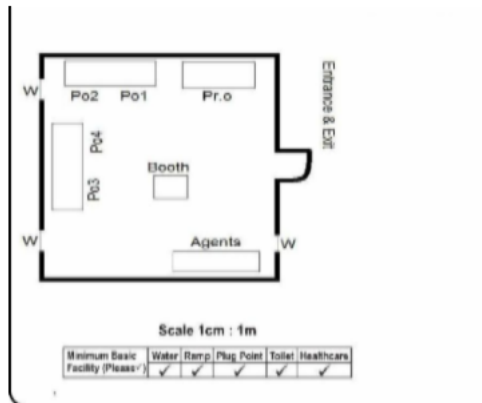

Nazri Naksha

Google Map View

Cad View