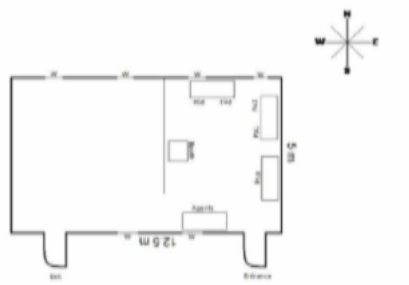

Google Map View

Polling Station Building Front View

Polling Station Front View

Cad View

Scale 1cm : 1m

Minimum Basic Facility (Please✓)	Water ✓	Ramp ✓	Plug Point ✓	Toilet ✓	Healthcare ✓
----------------------------------	---------	--------	--------------	----------	--------------