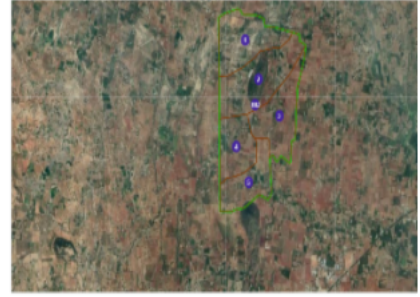

Nazri Naksha

Google Map View