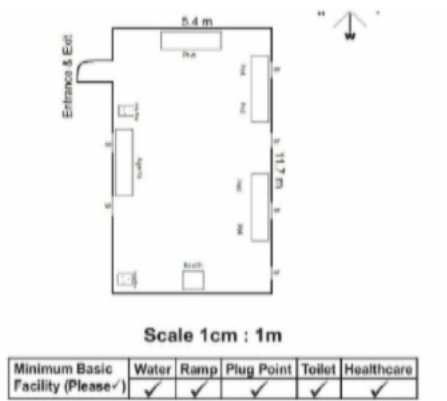

Nazri Naksha

Google Map View

Polling Station Building Front View

Polling Station Front View

Cad View

Key MAP View