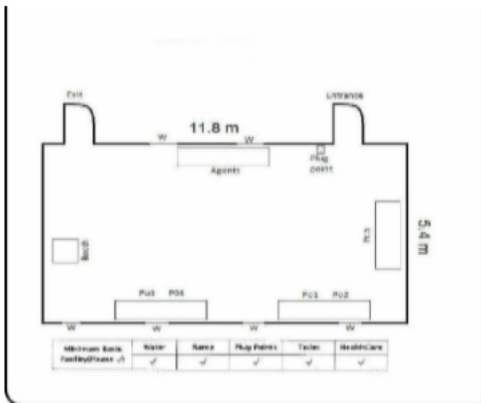

Nazri Naksha

Google Map View

Cad View