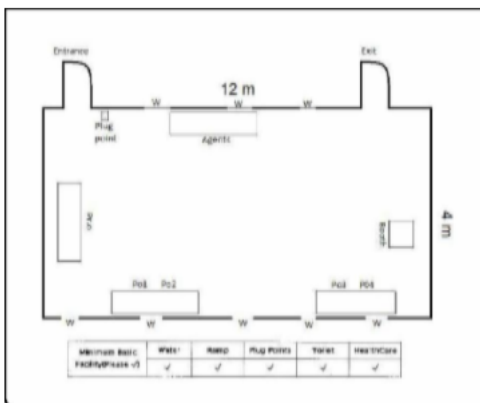

Nazri Naksha

Google Map View

Polling Station Building Front View

Polling Station Front View

Cad View

Key MAP View