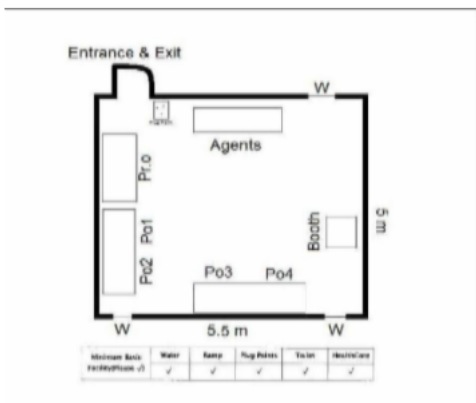

Nazri Naksha

Google Map View

Polling Station Building Front View

Polling Station Front View

Cad View

Key MAP View