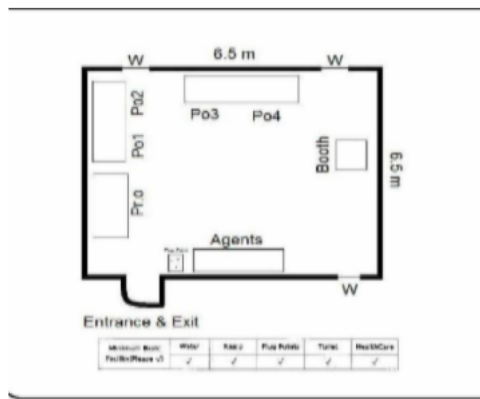

Nazri Naksha

Google Map View

Polling Station Building Front View

Polling Station Front View

Cad View

Key MAP View