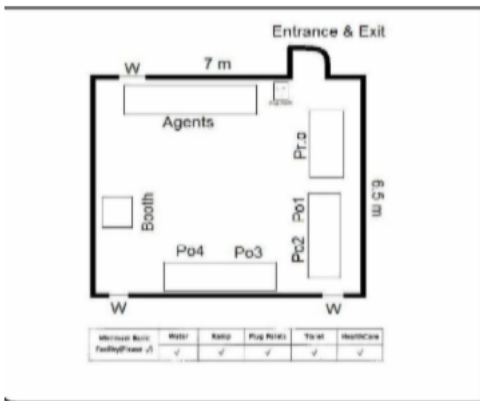

Nazri Naksha

Google Map View

Polling Station Building Front View

Polling Station Front View

Cad View

Key MAP View