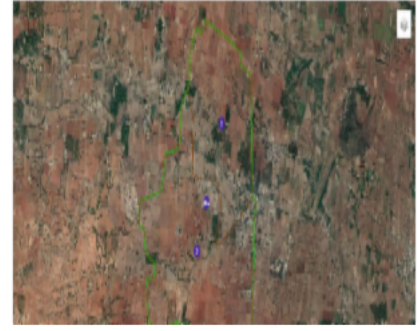

Nazri Naksha

Google Map View