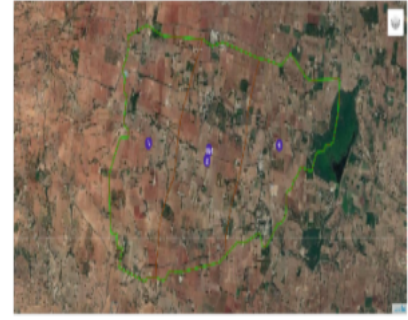

Nazri Naksha

Google Map View