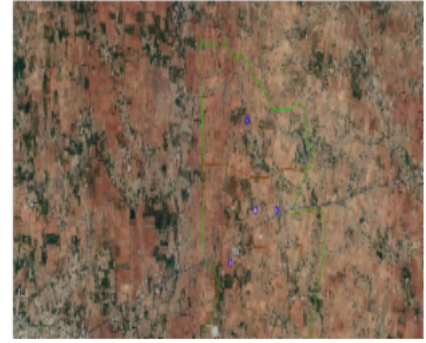

Nazri Naksha

Google Map View